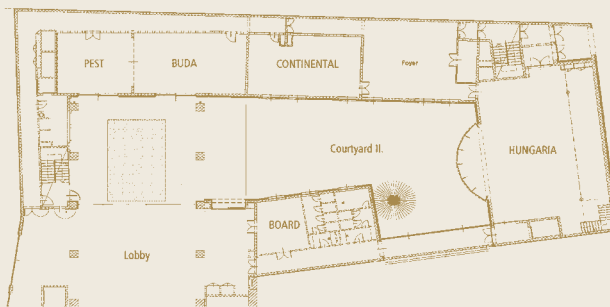

E-mail: continentalbudapest@zeinahotels.com

Web: www.continentalhotelbudapest.com

GPS: É47°29'48.25" – K19°40.8"

CONFERENCE ROOMS

To guarantee a perfect venue for conferences and business meetings each of the conference rooms are supplied by natural day light, feature air-conditioning and state-of-the art audiovisual technology. Have a resort to the service of coffee-break or make a discussion more efficient within the recreated atmosphere of Budapest's belle-époque coffeehouses at the Gallery Café. The Roof Garden offers an exclusive close-to-nature place for cocktail parties and standing/welcome receptions.